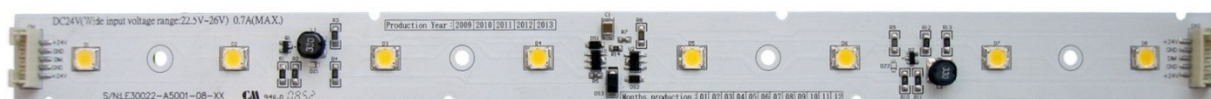

LED Lighting Modules

- Excellent color uniformity for linear line bar
- High brightness modules ,
- Suitable for LED Lighting application.

Product	Color Ranks	Luminous Flux	Size mm (L x W)	Input Voltage / Current	Total Power	Recommended Drivers	Notes
LE30020-C6001-09	2700K 3000K 4000K 5000K	650 -900 lm	300 x 20	12V/1.2A	14.4W	12VDC Constant Voltage	*Connection cables are optional.

Product	Color Ranks	Luminous Flux	Size mm (L x W)	Input Voltage / Current	Total Power	Recommended Drivers	Notes
LE30422-A5001-08	2700K 3000K 4000K 5000K	600-700 lm	304 x 22	24V	9.6W	24VDC Constant Voltage	*Connection cables are optional.

Product	Color Ranks	Luminous Flux	Size mm (L x W)	Input Voltage / Current	Total Power	Recommended Drivers	Notes
LE30010-C3501-15	2700K 3000K 4000K 5000K	220-300 lm	300 x 10	12V/0.4A	4.8W	12VDC Constant Voltage	Power feed wires are optional

LED Lighting Modules

- Excellent color uniformity
- High brightness modules
- Suitable for LED lamp, LED bulbs and

Product	OA50816-C1101-04
Luminous Flux	1000-1200 lm
Size mm (d)	50
Color Ranks	2700K, 3000K, 4000K, 5000K
Input Voltage / Current	20V/700mA,1A
Total Power	14-20W
Recommended Drivers	700mA /1A Constant current