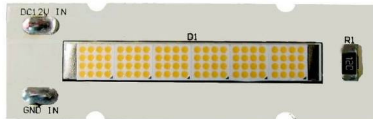

LED Lighting Modules

- Excellent color uniformity
- High brightness modules
- Suitable for LED lamp, LED bulbs and

Product	OA50816-C1101-04
Luminous Flux	1000-1200 lm
Size mm (d)	50
Color Ranks	2700K, 3000K, 4000K, 5000K
Input Voltage / Current	20V/700mA,1A
Total Power	14-20W
Recommended Drivers	700mA /1A Constant current

Product	OA32016-C1101-02
Luminous Flux	500-650 lm
Size mm (d)	32
Color Ranks	2700K, 3000K, 4000K, 5000K
Input Voltage / Current	20V/0.48A
Total Power	9.6W
Recommended Drivers	0.48A Constant Current

Product	OA32016-C6001-04
Luminous Flux	320-400 lm
Size mm (d)	32
Color Ranks	2700K, 3000K, 4000K, 5000K
Input Voltage / Current	12.8V/0.35A
Total Power	4.48W
Recommended Drivers	0.35A Constant Current

Intematix Technology Center

<http://www.itc-tw.com>

LED Modules

- Excellent color uniformity
- High brightness modules
- Suitable for LED downlight, table lamp

Product	OA50816-A5001-12
Luminous Flux	600-900 lm
Size mm (d)	50
Color Ranks	2700K, 3000K, 4000K, 5000K
Input Voltage / Current	19.2V/0.70A
Total Power	13.4W
Recommended Drivers	0.70A Constant Current

Product	LB06020-C6001-06
Luminous Flux	450-600 lm
Size mm (L x W)	60 x 20
Color Ranks	2700K, 3000K, 4000K, 5000K
Input Voltage / Current	24V/0.35A
Total Power	8.4W
Recommended Drivers	24VDC /400 mA

Intematix Technology Center